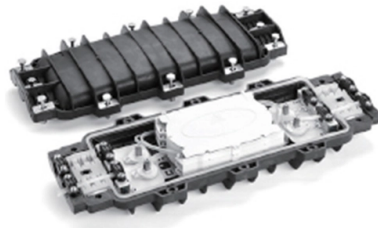

Parameters of a 10-port PoE switch

Overview

10-Port Gigabit PoE+ Switch, using high-quality high-speed network IC and the most stable POE chip, POE port meets 802.3af/at standard, this series of PoE Switch can be 10/100/1000M Ethernet. The network provides a seamless connection, and the PoE . PoE: Power over Ethernet (PoE) is a technology that allows Ethernet cables to carry electrical power, along with data, to powered devices. The initial allocation for Class 0, Class 3, and Class 4 powered devices is 15. When a device starts up and uses CDP or LLDP to send a request for more than. Prioritized to make the video smoother. The device supports the IEEE 802.3af/at standard, so there is no need to worry about damaging port, over temperature protection, etc. Power Consumption 1U, professional-grade 10-port, Layer 3 Etherlighting™ PoE+++ switch with (10) 10 GbE and (2) 10G SFP+ ports. Built with small business and enterprise users in mind. The 10 Port/8 PoE Gigabit PoE Switch is fully integrated to support security monitoring, providing fast packet forwarding capability and fast Ethernet transfer rates by utilizing the appropriate bandwidth to ensure clear images/smooth transmission and enough bandwidth for high-definition video.