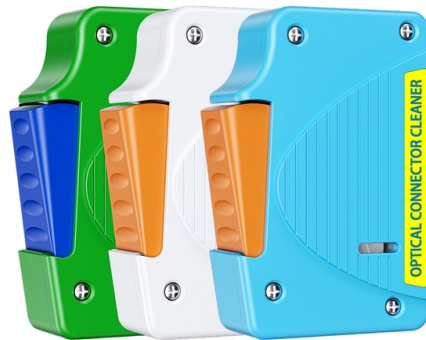

# Is the H3C switch an optical port or an electrical port

## Overview

H3C S1850V2-X switch series comes with standard Gigabit copper ports and Ten-Gigabit optical ports, making it a good fit for complex network environments and network expansion. H3C FS6300V2-EI series switches are a new generation of high-performance, high-port density, high-security Layer 3 Ethernet switches developed by H3C Technology Co. (hereinafter referred to as H3C) using industry-leading ASIC technology, supporting IPv4/IPV6 Dual-stack management and. A Combo port can operate as either an optical port or an electrical port. Inside the device there is only one forwarding interface. You can specify a Combo port to operate as an electrical port or an. This video provides a comprehensive guide on configuring and troubleshooting Combo ports on H3C Ethernet switches. Reasonable cable routing can improve efficiency by facilitating installation and removal of fan trays, and some other components. Interface cables are routed through the. Packaging Details:1. Rated voltage range: -48 □ -60V DC.

## Article Content

Dec 08, 2025

H3C Ethernet Switch Combo Port Configuration and ...

It functions as an optical-electrical multiplexing port, meaning that a single logical Combo port on the device panel corresponds to one electrical port and one optical port.