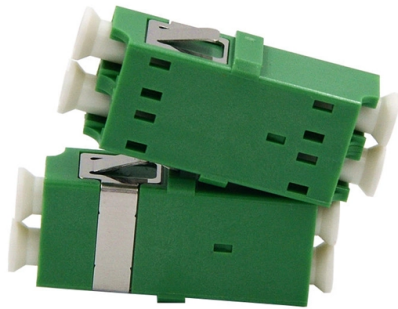

# How to fix cable trays against a wall

## Overview

There are two common ways to mount cable trays: via Wall Brackets or Ceiling Suspension. Option A: Wall Mounting (Cantilever Brackets) Drill holes into the wall at your marked support points. Insert wall anchors (expansion bolts for concrete). The guide includes diagrams for mounting cable trays on walls using pre-fabricated flanges or channels, laying cables, and selecting the. Welcome to our comprehensive guide on installing wall brackets for different types of cable trays and cable ladders! In this video, we will walk you through the installation process for four different types of wall brackets, specifically designed for cable trays, mesh cable trays, and cable. Wall supports RVK are used for mounting 40 mm height KR-type cable trays to wall, mounting rails AS, ceiling supports HK1, HK2 and TP2 from the inner side of the cable trays. Supports RVK are placed inside of cable trays that allows a good-looking installation at places where the design is. Regarding cable management, the fixing and mounting you choose for your cable trays can make or break your setup. At SV Electricals, we have crafted.

### How to install a cable tray to a wall?

Wall supports RVK are used for mounting 40 mm height KR-type cable trays to wall, mounting rails AS, ceiling supports HK1, HK2 and TP2 from the inner side of the cable trays. Supports RVK are placed ...