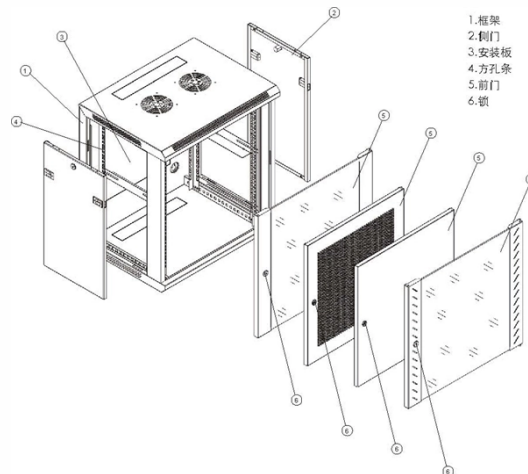

How many square millimeters is the cable for the distribution box

Overview

The calculated cable size is approximately 17. When sizing cables, it's easy to make mistakes that can compromise safety. This online Wire Size Calculator is designed for the convenient and accurate calculation of cable cross-sectional areas based on parameters such as power, voltage, and cable length. It helps determine the optimal cable cross-sectional area for the safe use of electrical appliances in a home or. Whether you're installing residential branch circuits, commercial power distribution, or industrial control wiring, mastering conduit fill calculations is essential for every electrical professional. This guide provides the charts, calculations, and practical examples you need to size conduits. Calculate minimum cable section for electrical installations What is Cable Section?

Cable section, also known as wire gauge or cross-sectional area, refers to the thickness of an electrical conductor measured in square millimeters (mm^2). Determinate conduit size, fill percentage, pulling tensions, cable sidewall pressure, and jam probability with the new Re 3TM Cable Pull Calculator. Summary: The National Electrical Code explains the Maximum Number of Wires that can be installed into a box, otherwise known as Box Fill. Adjustments are made for the ground wire as you will see in the.